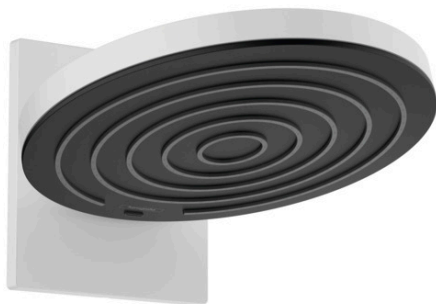

Pulsify S
Overhead shower 260 2jet EcoSmart with wall connector
 Surfaces: **Matt White** Article Number: **24151700**

Description

product features

- consists of: overhead shower, wall connector
- shower head size: 260 mm
- spray type: PowderRain, Intense PowderRain
- Fast Drain empties the overhead shower from an angle of 10°
- ball-joint: ball-joint for easy angle adjustment, variable from 10 - 30°
- material spray disc: plastic
- spray disc surface: graphite
- maximum flow rate at 3 bar: 7,4 l/min
- flow rate PowderRain spray (at 3 bar): 7,4 l/min
- flow rate Intense PowderRain (at 3 bar): 6,5 l/min
- minimum flow pressure: 1,6 bar
- overhead shower removable for cleaning
- installation: wall
- not included: basic set

Technology

Design awards

reddot winner 2021

Product image

Scale drawing

Pulsify S
Overhead shower 260 2jet EcoSmart with wall connector
 Surfaces: **Matt White** Article Number: **24151700**

Flowchart

The consumption was measured in combination with the appropriate fittings (thermostat/mixer/in-wall valve) to reflect actual application in practice.