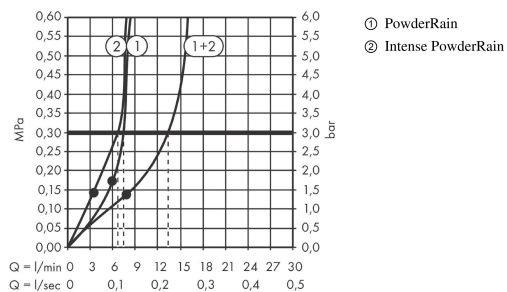

Pulsify S
Overhead shower 260 2jet EcoSmart with wall connector
 Surfaces: **Matt White** Article Number: **24151700**

Description

product features

- consists of: overhead shower, wall connector
- shower head size: 260 mm
- spray type: PowderRain, Intense PowderRain
- Fast Drain empties the overhead shower from an angle of 10°
- ball-joint: ball-joint for easy angle adjustment, variable from 10 - 30°
- material spray disc: plastic
- spray disc surface: graphite
- maximum flow rate at 3 bar: 7,4 l/min
- flow rate PowderRain spray (at 3 bar): 7,4 l/min
- flow rate Intense PowderRain (at 3 bar): 6,5 l/min
- minimum flow pressure: 1,6 bar
- overhead shower removable for cleaning
- installation: wall
- not included: basic set

Technology

Design awards

reddot winner 2021

Product image

Scale drawing

Pulsify S
Overhead shower 260 2jet EcoSmart with wall connector
 Surfaces: **Matt White** Article Number: **24151700**

Flowchart

The consumption was measured in combination with the appropriate fittings (thermostat/mixer/in-wall valve) to reflect actual application in practice.