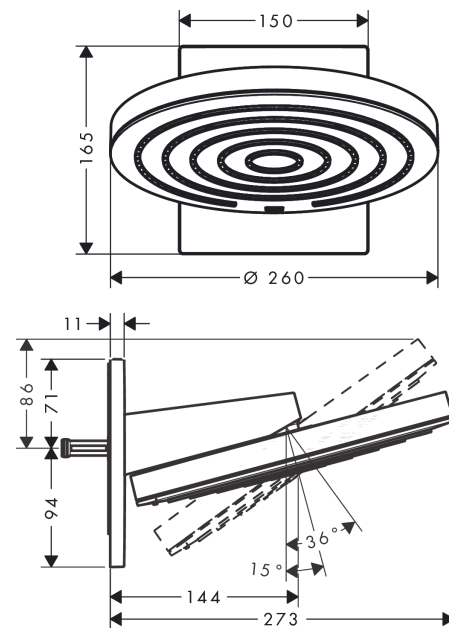

Pulsify S
Overhead shower 260 2jet EcoSmart with wall connector
 Surfaces: **Matt White** Article Number: **24151700**

Description

product features

- consists of: overhead shower, wall connector
- shower head size: 260 mm
- spray type: PowderRain, Intense PowderRain
- Fast Drain empties the overhead shower from an angle of 10°
- ball-joint: ball-joint for easy angle adjustment, variable from 10 - 30°
- material spray disc: plastic
- spray disc surface: graphite
- maximum flow rate at 3 bar: 7,4 l/min
- flow rate PowderRain spray (at 3 bar): 7,4 l/min
- flow rate Intense PowderRain (at 3 bar): 6,5 l/min
- minimum flow pressure: 1,6 bar
- overhead shower removable for cleaning
- installation: wall
- not included: basic set

Technology

Design awards

reddot winner 2021

Product image

Scale drawing

Pulsify S
Overhead shower 260 2jet EcoSmart with wall connector
 Surfaces: **Matt White** Article Number: **24151700**

Flowchart

The consumption was measured in combination with the appropriate fittings (thermostat/mixer/in-wall valve) to reflect actual application in practice.